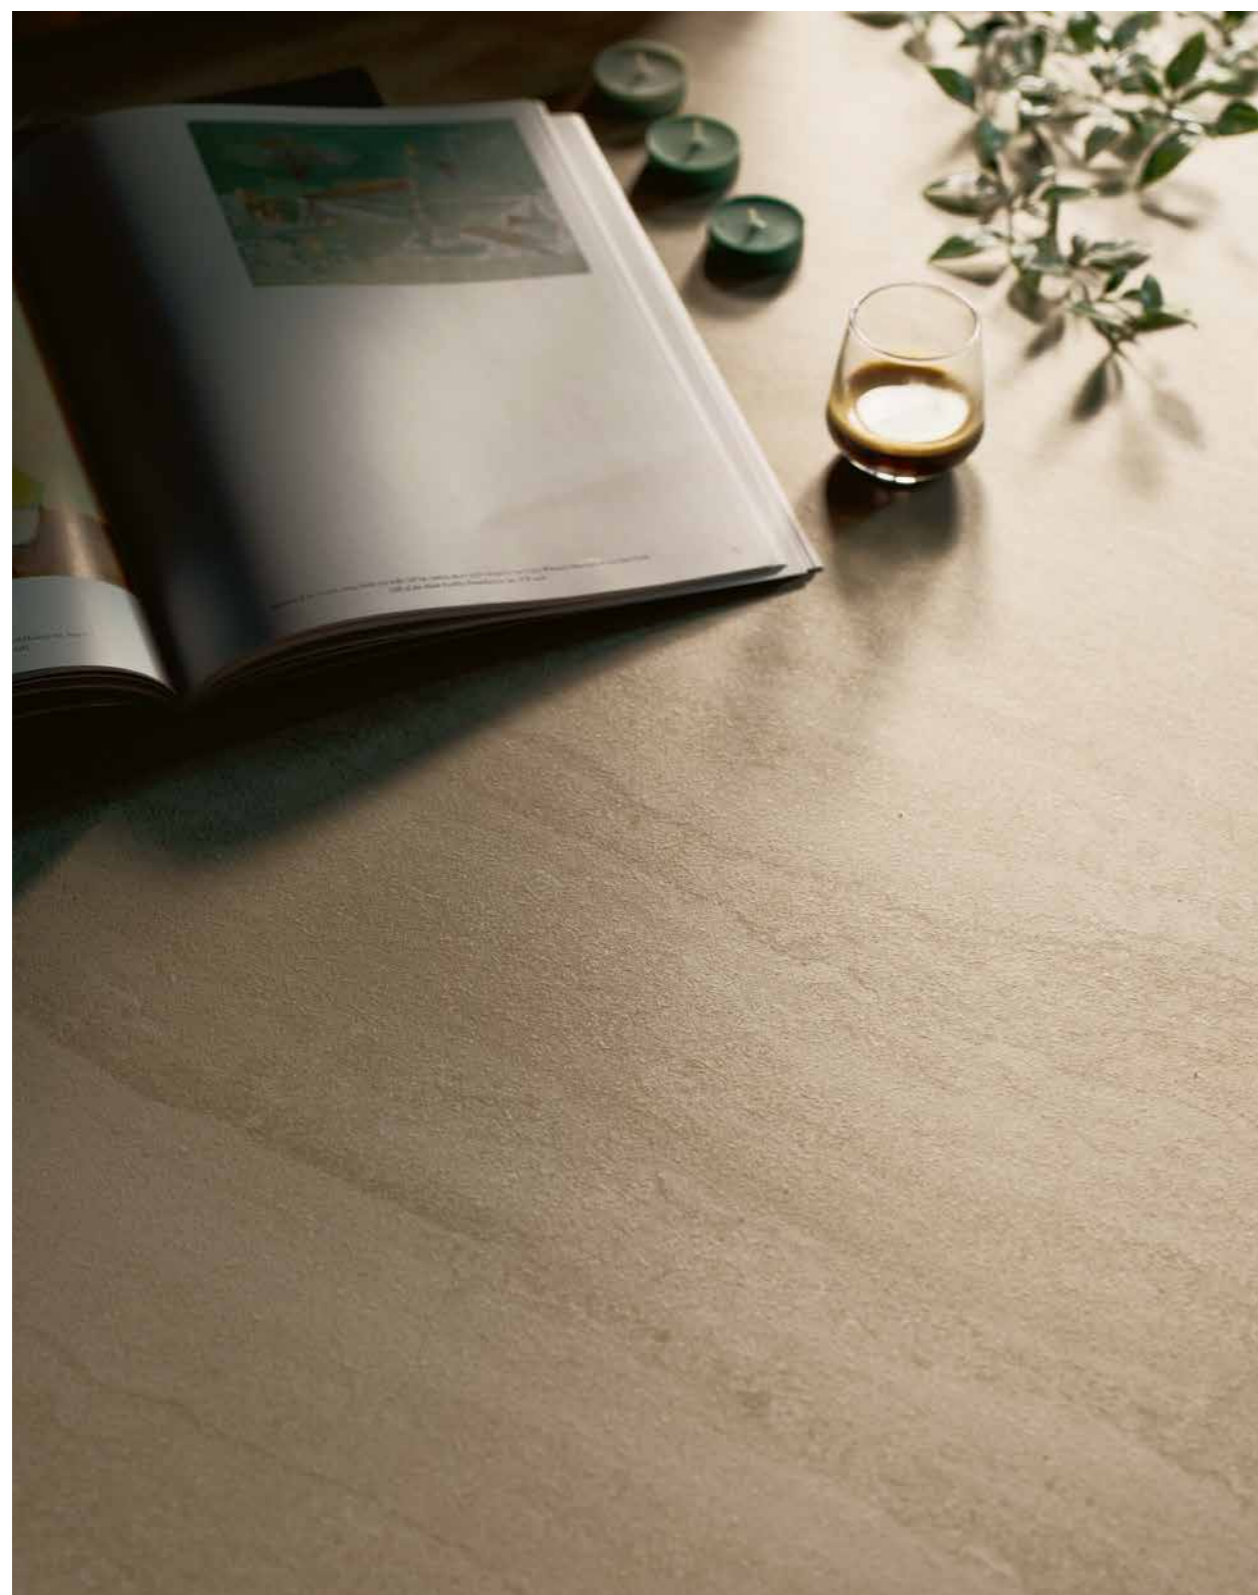

FLOOR | PAVIMENTO
Genesis Vein Sunny Mat 120x120 / 48"x48" / #9 mm