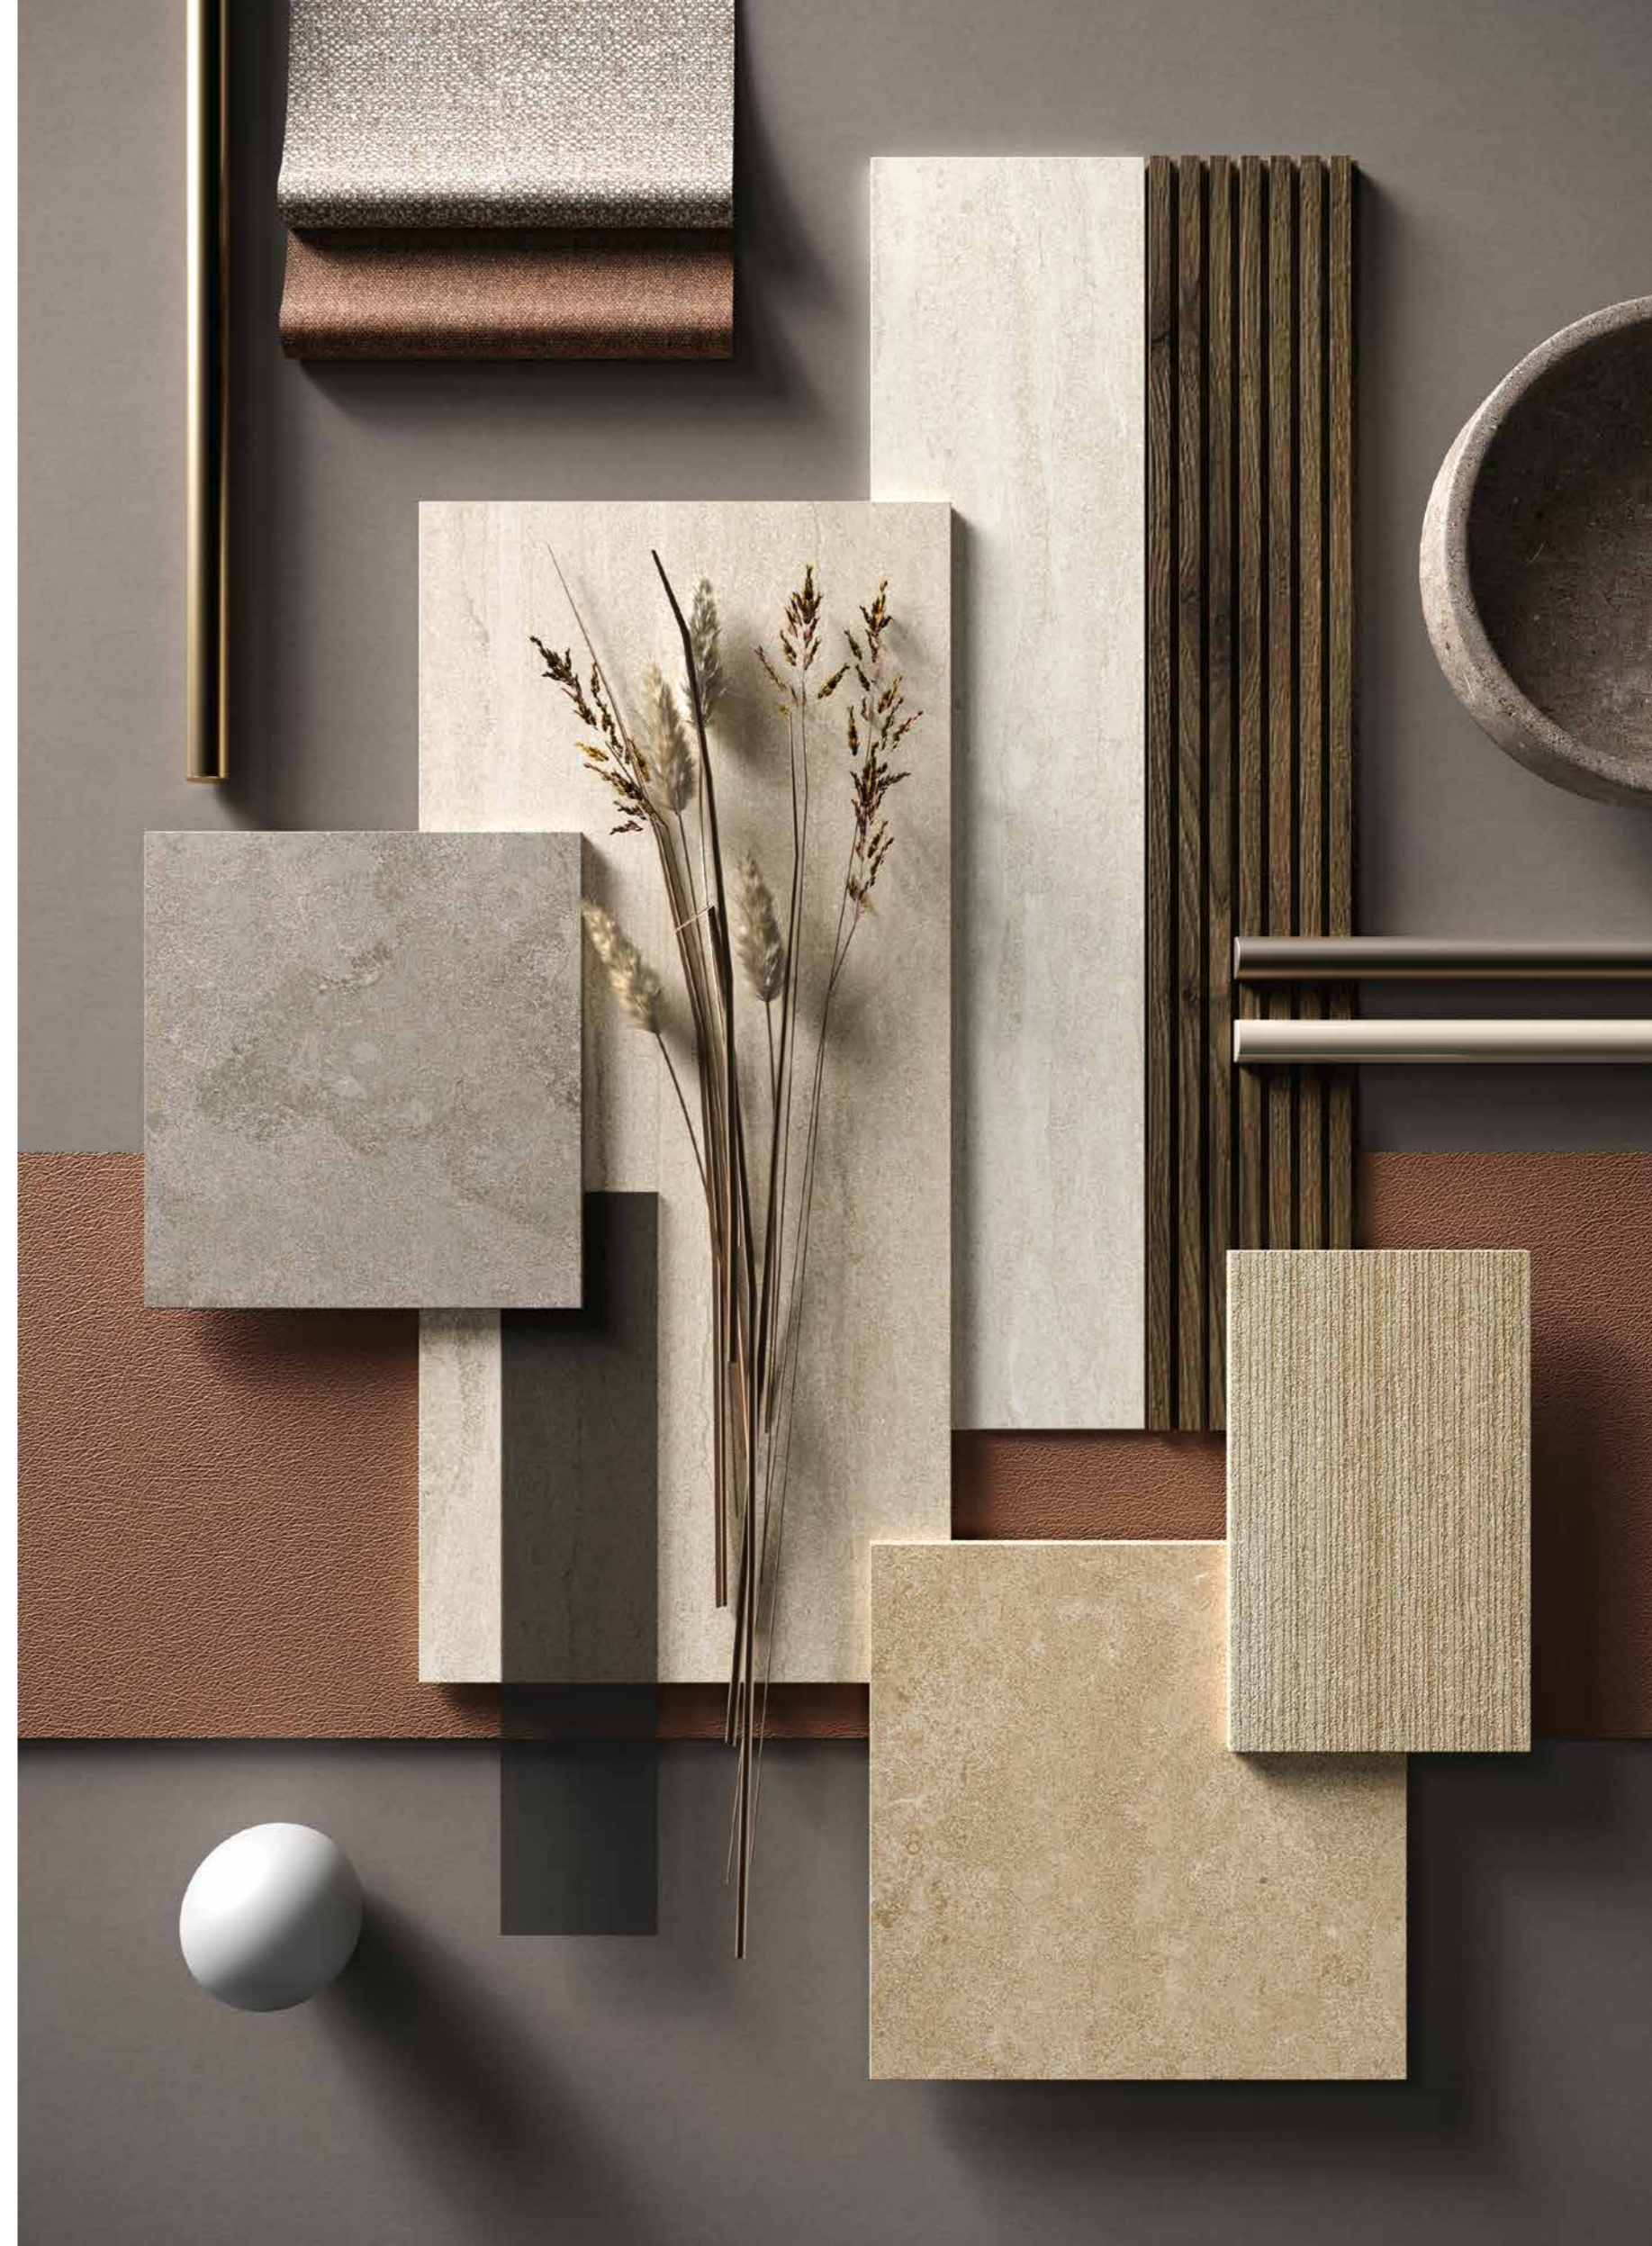

GENESIS

Neverending Portland stone

Genesis reinterprets the ancient limestone from Dorset, Portland stone, which, having traversed geological eras and retained its character, creates environments with a warm and elegant look. Buckingham Palace, Westminster Abbey, and the United Nations headquarters in New York are adorned with this material. Four colors, ranging from white to gray, are presented in two cutting orientations of the quarry blocks: Cross, a cloudy effect rich in details, and Vein, striated and bold. Additionally, the D-Line decoration, which accentuates the veining, completes the range. Three finishes - Soft, Mat, and Outdoor - meet every design requirement.

Genesis reinterpreta l'ancestrale pietra calcarea del Dorset, la Portland stone, che attraversando le ere geologiche e mantenendo intatto il suo carattere, crea ambienti dal look caldo ed elegante. Buckingham Palace, Westminster Abbey e la sede delle Nazioni Unite a New York vestono questa materia. Quattro colori, dal bianco al grigio, presentati nei due sensi di taglio dei blocchi di cava: Cross, un effetto nuvolato ricco di particolari e Vein, striato e deciso. A questi si aggiunge il decoro D-Line, che accentua la vena e completa la gamma. Tre finiture, Soft, Mat e Outdoor rispondono ad ogni esigenza progettuale.