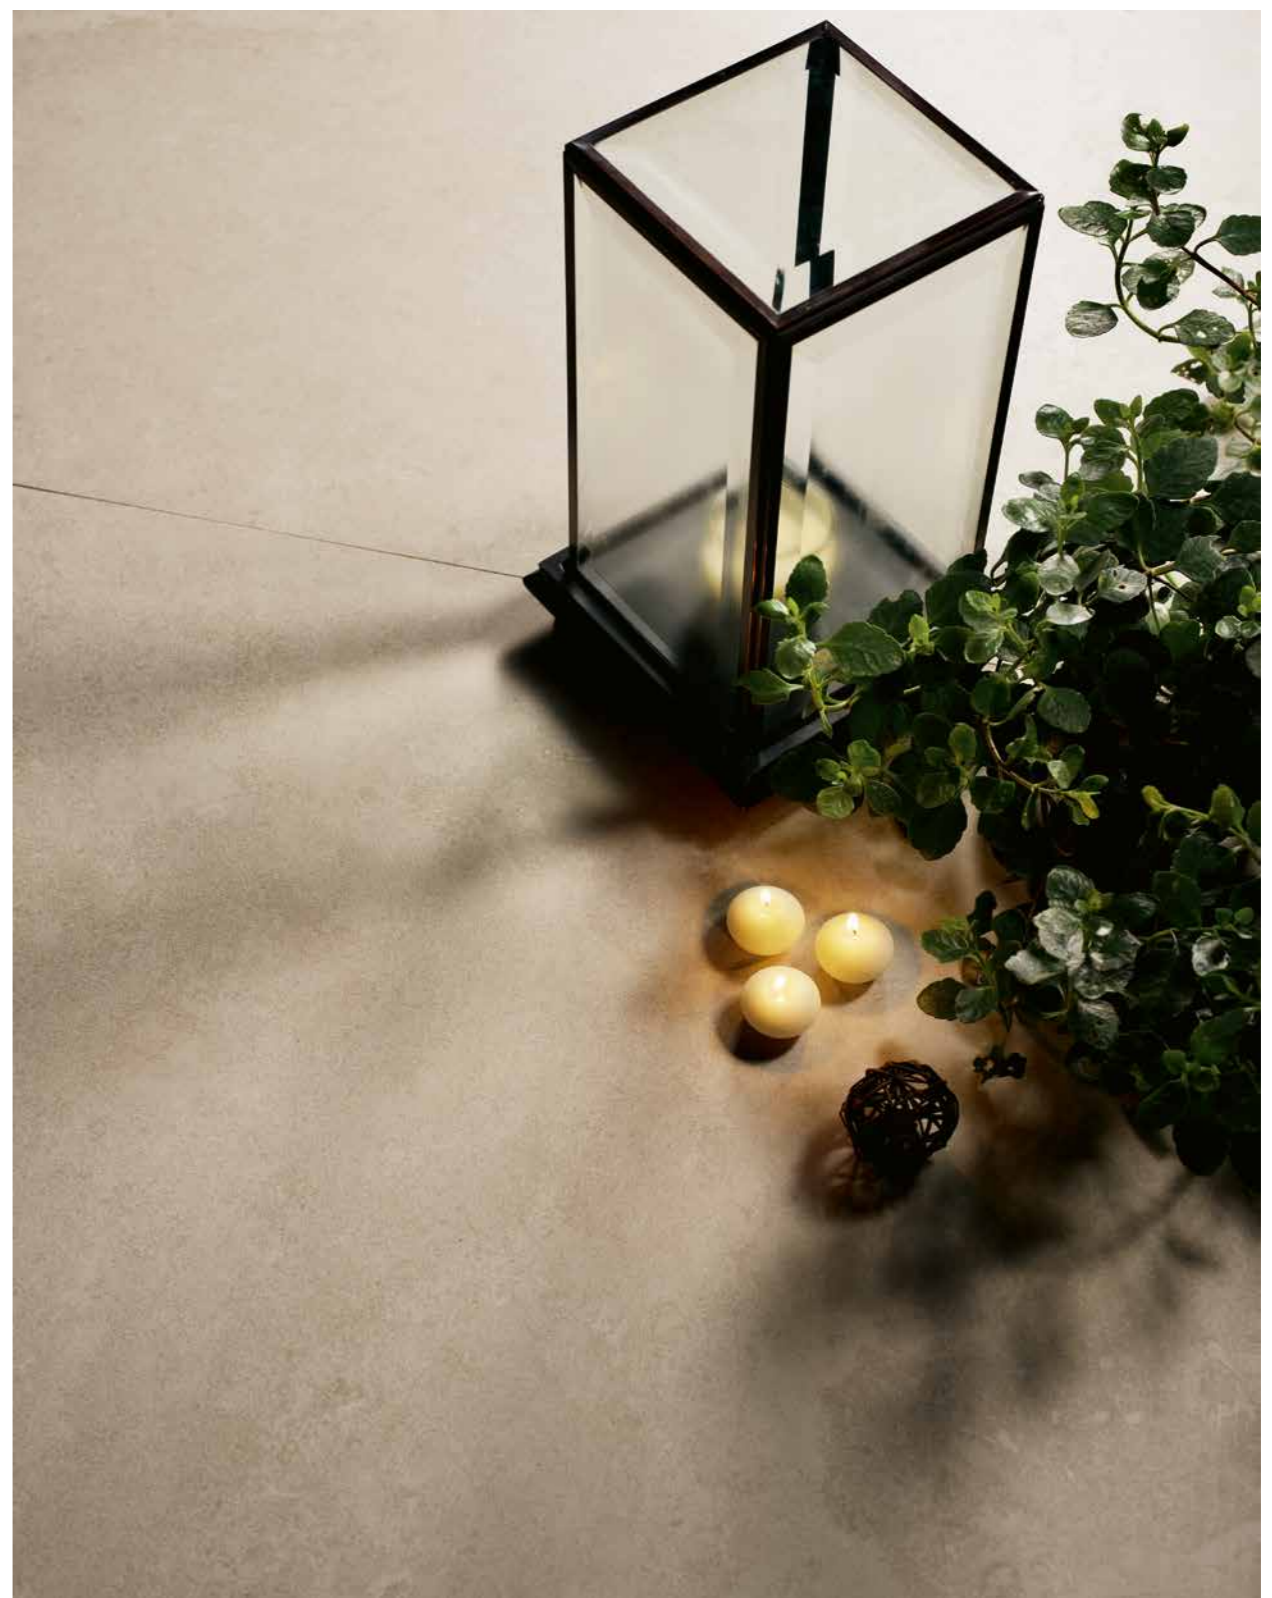

FLOOR | PAVIMENTO
Genesis Cross Clear Soft 120x120 / 48"x48" / #9 mm
Genesis Cross Clear Outdoor 120x120 / 48"x48" / #9 mm (Outdoor | Esterno)
KITCHEN ISLAND & TOP | ISOLA E TOP CUCINA
Genesis Vein Clear Silk / Gigacer Service / #6,5 mm