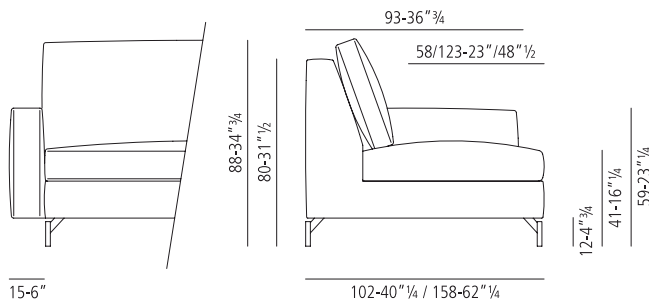

- A - Memory foam / Memory foam
- B - Espanso densità portante / Foam supporting density
- C - Espanso densità soft / Foam soft density
- L - Fusto in legno / Wooden frame
- R - Resinato / Heated bonded polyester fibre
- S - Fibra poliestere siliconata / Silicon polyester fibre