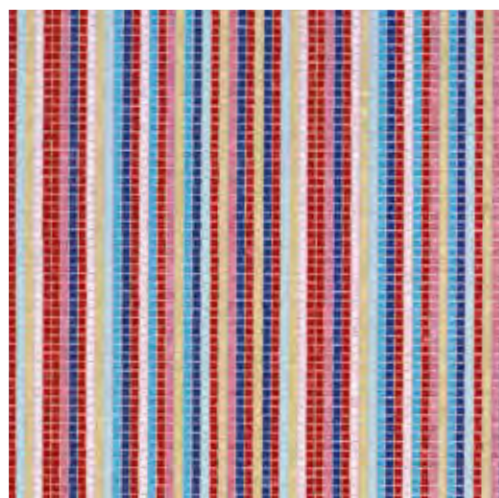

design MARCO BRAGA

32,2 cm

32,2 cm

VTC 10.04
 VTC 10.15
 VTC 10.24
 VTC 10.28
 VTC 10.38
 VTC 10.46
 VTC 10.58
 VTC 10.87
 VTC 10.97

STRIPES SPRING

Fillgel plus 1104 neutro base

10 x 10 mm

VTC 10.04
 VTC 10.15
 VTC 10.24
 VTC 10.28
 VTC 10.46
 VTC 10.80
 VTC 10.87